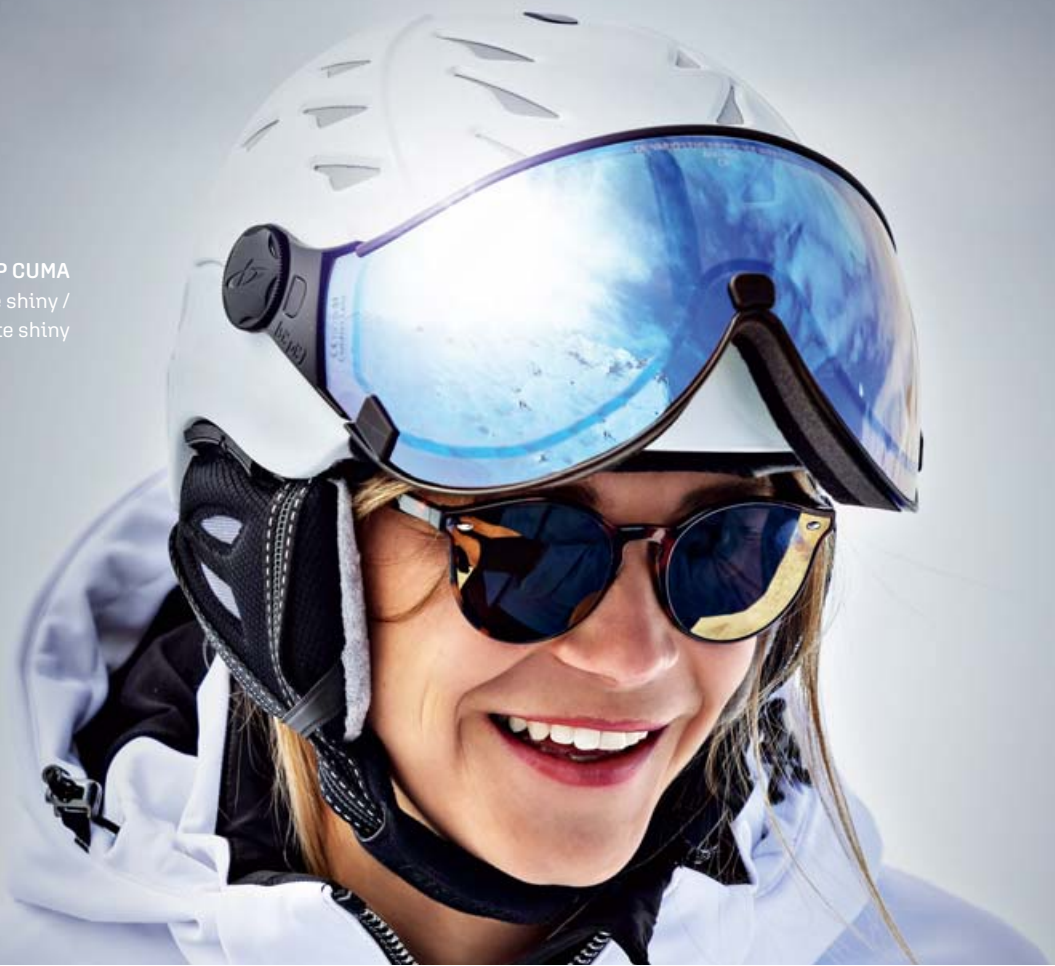

CP CUMA
379 white shiny /
white shiny

MODEL AND DESCRIPTION	VISOR	SIZE	ITEM NR.	EPS CODE	RETAIL €		
CP CUMA CASHMERE							
301 sparkling graphite soft touch; black cashmere lining 	26	DL VARIO BROWN POL ICE MIRROR	53-55	301262	001259951	499,90	
			56-58	301263			
			58-60	301264			
			60-62	301265			
	13	DL VARIO SILVER MIRROR	53-55	301132	001228751	439,90	
			56-58	301133			
			58-60	301134			
			60-62	301135			
	311 snow white soft touch / snow white soft touch; grey cashmere lining / white earpads 	59	DL VARIO BROWN POL WATER PINK MIRROR	53-55	311592	001259951	499,90
				56-58	311593		
58-60				311594			
53		DL VARIO SILVER MIRROR	53-55	311532	001228751	439,90	
			56-58	311533			
			58-60	311534