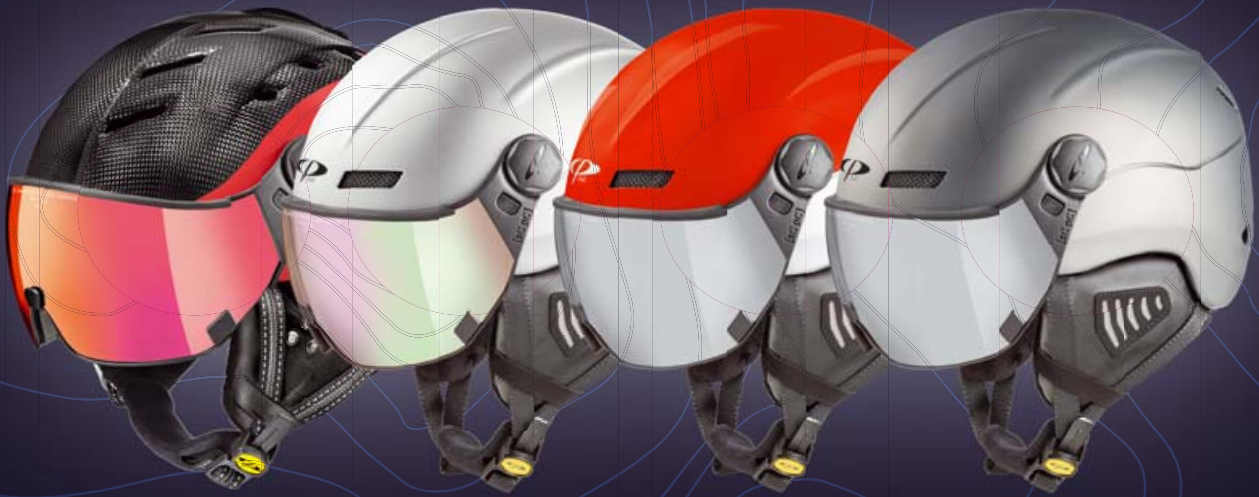

THE CAMURAI SERIES

The CP classic with its unmistakable design unites everything you might ask for, looking for a premium ski helmet. Discreet and noble – combined with an extraordinary fit.