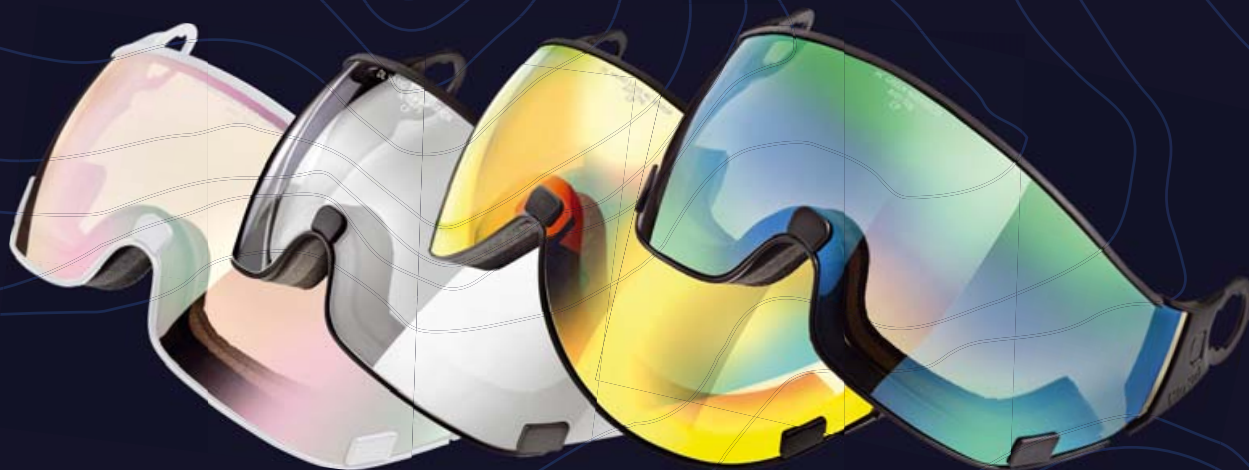

THE CP VISORS

The heart of the All-in-One helmet. CP offers a wide range of exclusive high-quality visors in various tints and specifications.

Sizes: Three unique shapes of visors are the result of the individuality of different physical characters.

- **FIT 1,6** FIT 1.6 visor rounded off at the bottom with slightly bigger field of vision
- **FIT 2,7** FIT 2.7 flattened at the bottom, compact design
- **XS** XS for teenager and adults with a narrow head

Polarization: The unique polarizing visor reduces the dazzling reflection on the track and provides a stress-free ski run.

Vario lenses: Within rising brightness, the innovative CP Vario Lenses darken the visor and emerge the contrast during bad weather conditions.

Protection level: All CP Visors come along with 100% uv-protection. In terms of transparency they differ in tint and reflexion. The chart explains the protection levels of the visor.