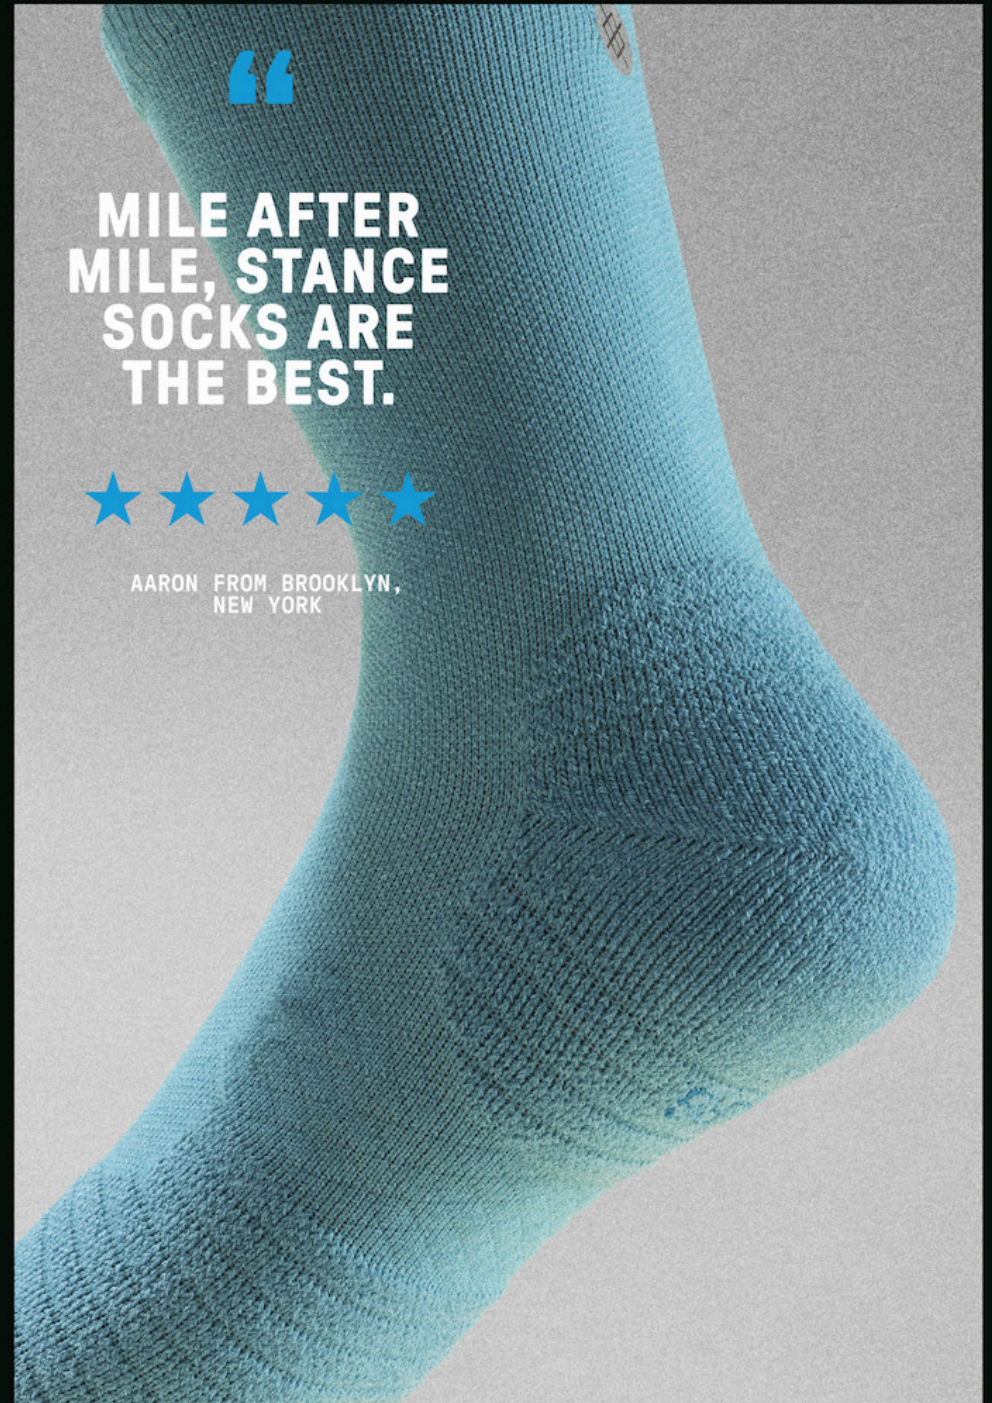

MILE AFTER MILE, STANCE SOCKS ARE THE BEST.

AARON FROM BROOKLYN,
NEW YORK

WORLD FAMOUS CASUAL AND PERFORMANCE SOCKS

THE ICON SOCK

The pinnacle of sock perfection, the Icon classic crew is designed for all-day comfort and versatile styling. Crafted with targeted cushioning, a seamless toe and a stay put fit - the Icon sock is your everyday go-to essential.