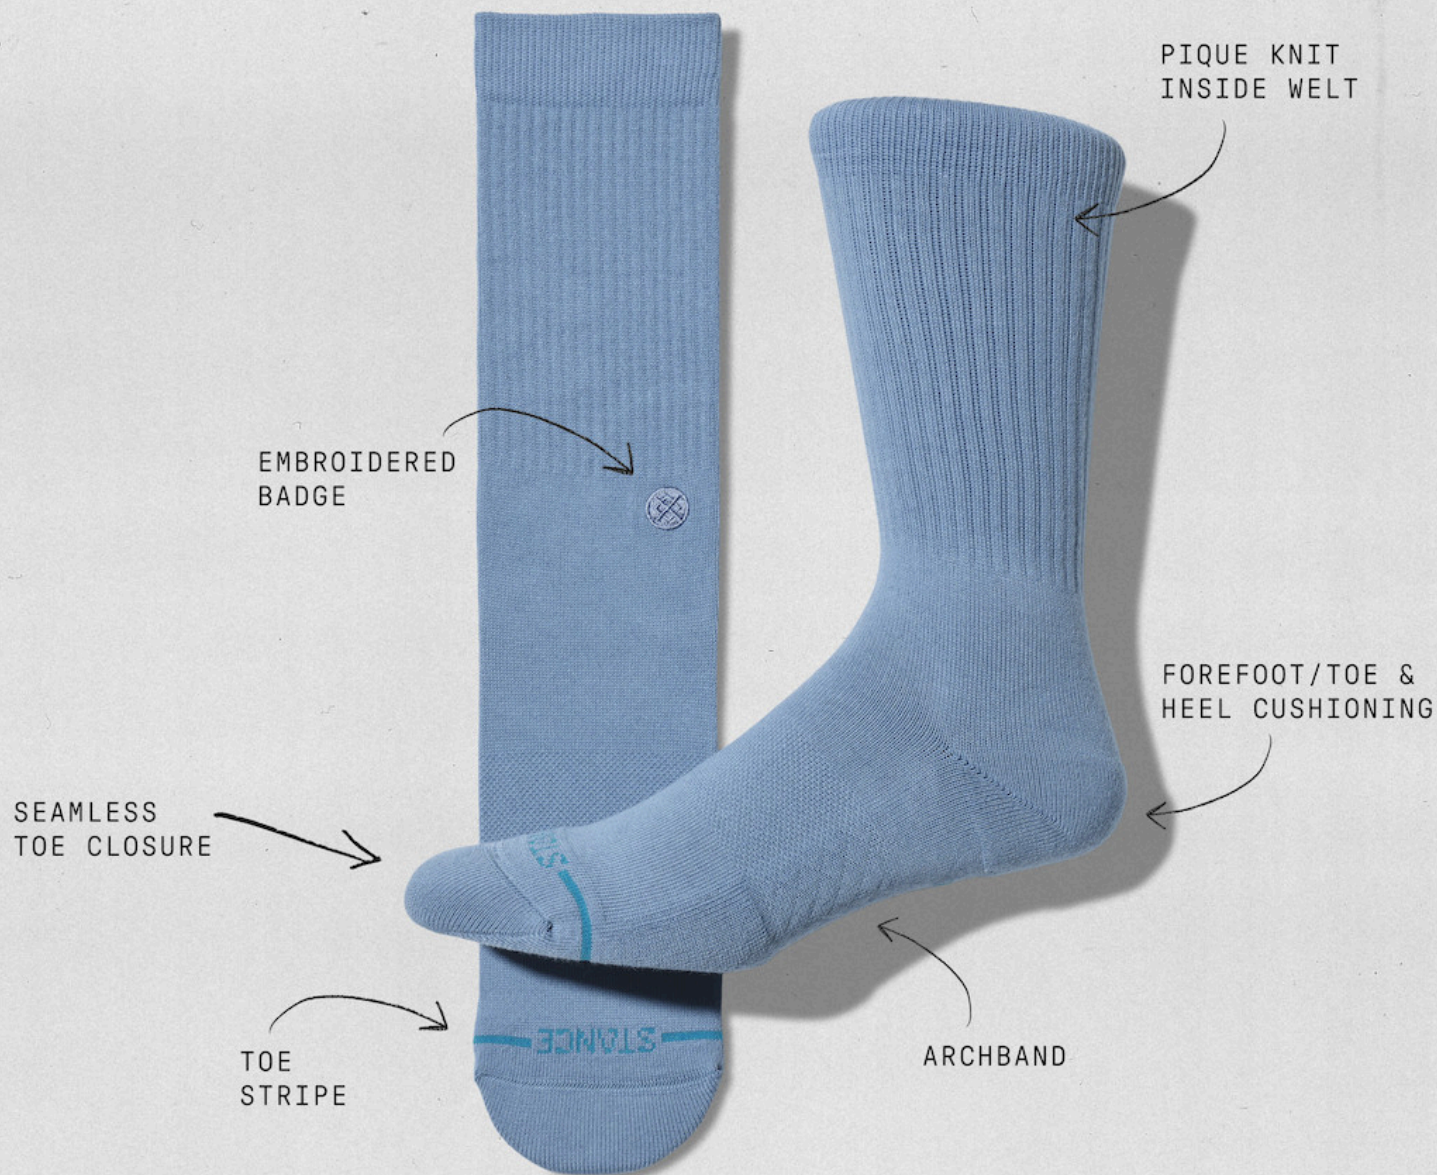

FEEL THE DIFFERENCE

All stance casual socks are engineered with extra comfort in every step, featuring a seamless toe cap, targeted cushioning and stay-put fit.

ALL GOOD GUARANTEE

Every Stance purchase is backed by our quality guarantee. If someone is not completely stoked with their order, we'll take care of it. See website for more details or contact us at info@stance.com.