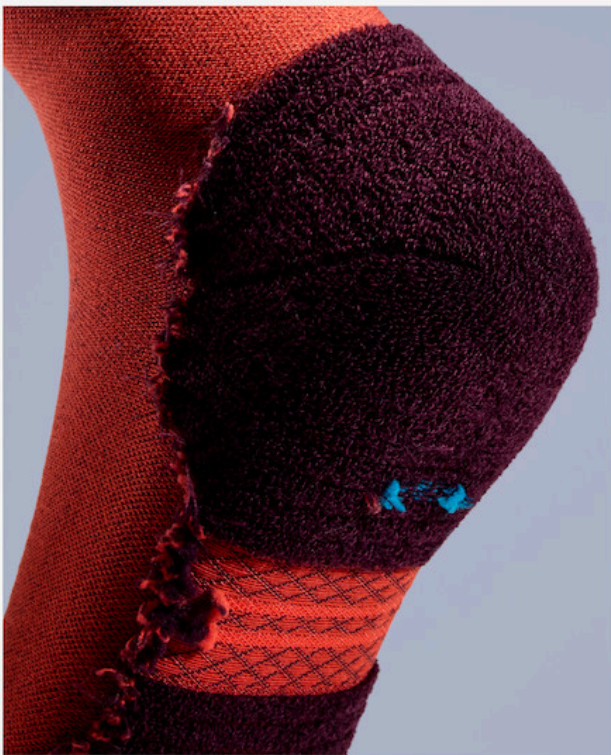

LIGHT CUSHIONING

For added support in targeted cushion zones. Ideal for medium impact activities and terrain.

GREAT FOR: RUN, CYCLE
GOOD FOR: HIKE, BASKETBALL