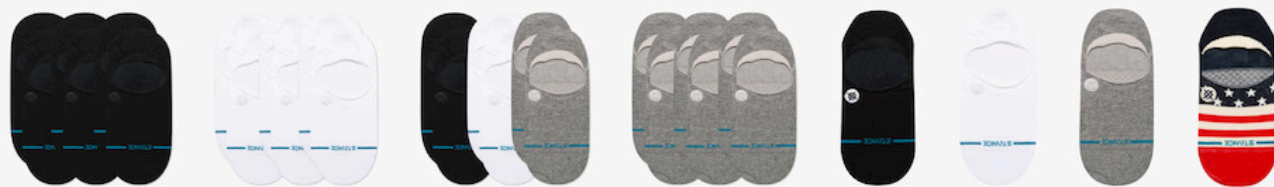

SIZE S M L

ICON COMPRESSION
OTC

A745A25ICO - WHT - U
WHITE - ALL GENDER

SIZE S M L

SP26 SOCKS

ALL GENDER LIFESTYLE OVERVIEW

SP26 SOCKS

ALL GENDER LIFESTYLE STAPLES OVERVIEW