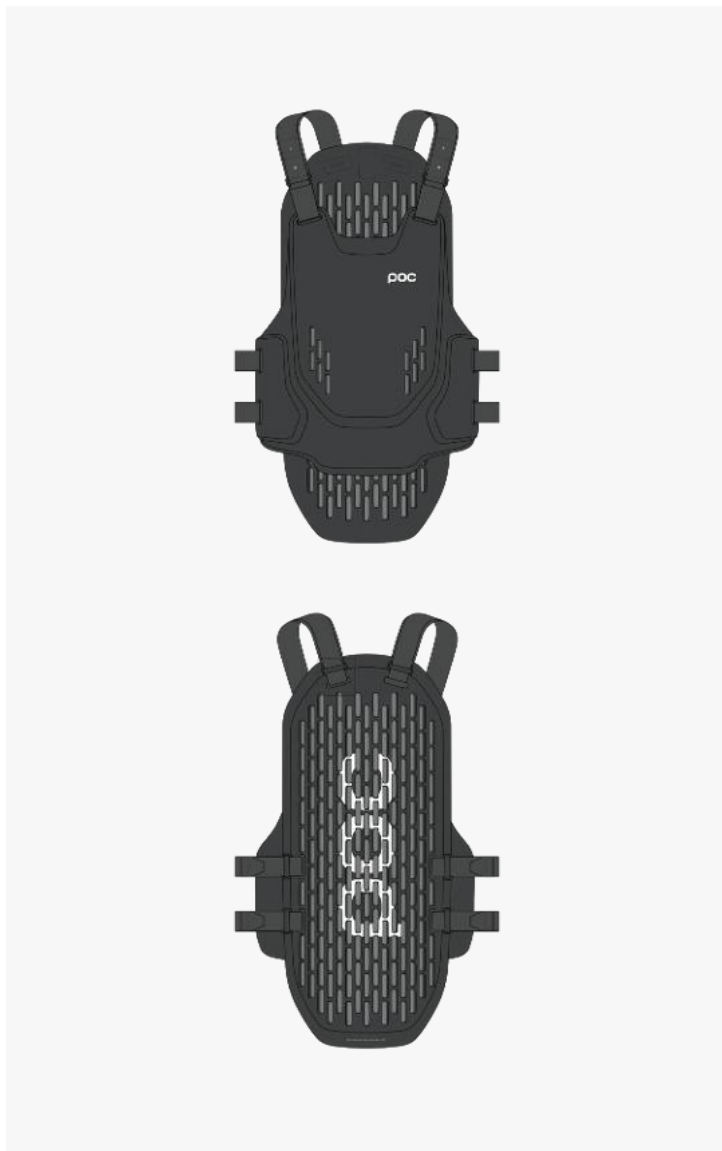

COLORS_

NEW

VPD AIR TORSO

Flexible, lightweight chest and back protection for every trail ride.

DETAILS_

3D-molded protectors
Both the back and chest plates are 3D molded to give the perfect shape.

Minimalist Design
The minimalist design, with no jacket or vest, ensures you get the protection you need with no added bulk.

Highly ventilated
Large ventilation ports allow body heat to escape easily.

Highly flexible
The soft VPD material is highly flexible and moves with the body, ensuring you have complete freedom of movement.

Certified protectors
The protectors are certified to the toughest EN1621, level 1 standards.

Modular protection
By swapping the straps, the back protector can be used separately, giving you the best protection for both the ski and MTB seasons. (Adjustment straps sold separately).

CERT. EN 1621-1 LEVEL 1

WEIGHT: TBDg

ARTICLE NO. 20477