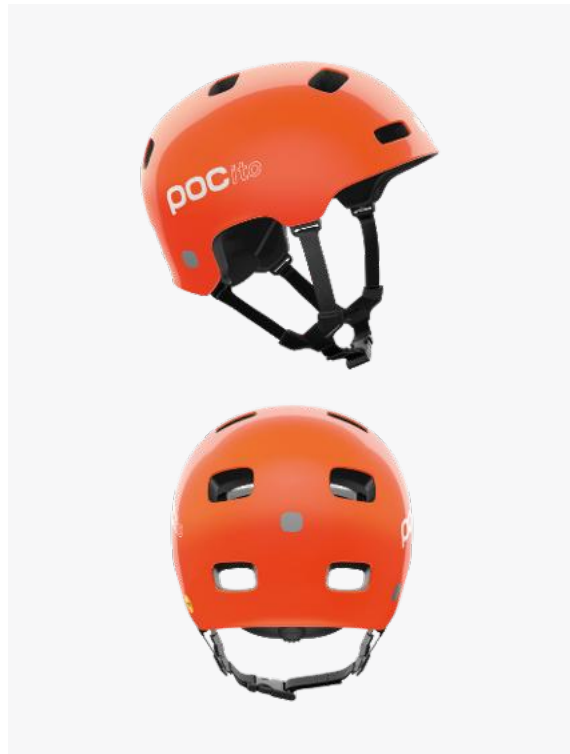

10826_1712
Fluorescent Pink

10826_9050
Fluorescent Orange

POCITO OMNE MIPS

HIGHLIGHTS	- POCito colors and details keep children noticed. - Adjustable 360° fit system	ARTICLE NO. 10736
		XS 48–52 CM 310 G S 51–56 CM 350 G
CERT.	EN 1078, CPSC 1203, AS/NZS 2063	(EVOLVE)

POCITO CRANE MIPS

HIGHLIGHTS	- Thick and durable shell - Detachable helmet peak - Adjustable strap dividers - Bright colors keep children noticed - Reflective details	ARTICLE NO. 10826
		S 51–54 CM 340 G M 55–58 CM 380 G
CERT.	EN 1078, CPSC 1203, AS/NZS 2063	(EVOLVE)