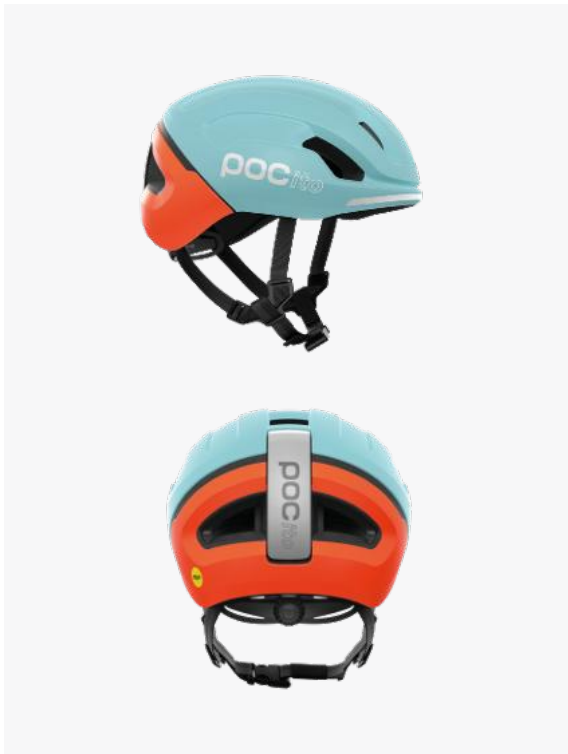

10736_9050
Fluorescent Orange

10736_9085
Fluorescent Pink

10736_8877
Indicolite Blue Matt/
Carnelian Orange Matt