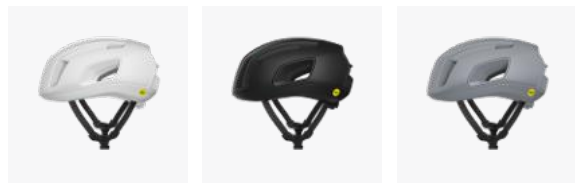

10814_1036
Hydrogen White Matt

10814_1037
Uranium Black Matt

10814_1051
Granite Grey Matt