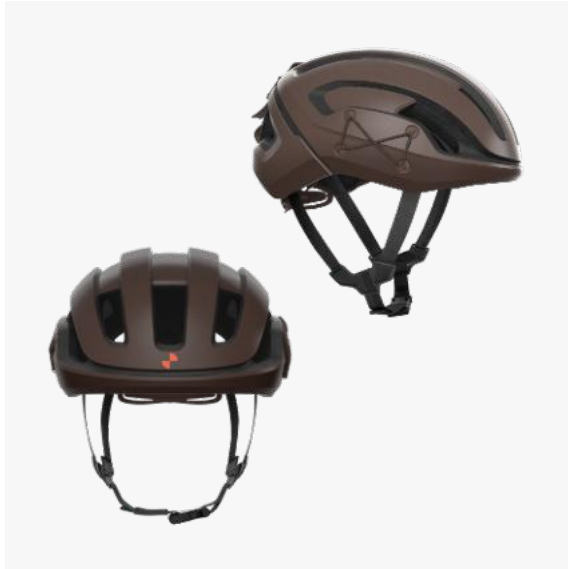

10864_1037
Uranium Black Matt

10864_8887
Bronzite Brown Matt

NC

OMNE ULTRA MIPS

HIGHLIGHTS_	- External helmet straps and patches - Mips rotational impact protection - Slim profile	ARTICLE NO. 10864
		<table border="1"> <thead> <tr> <th>Sizes</th> <th></th> </tr> </thead> <tbody> <tr> <td>S</td> <td>50-56 cm 320 g</td> </tr> <tr> <td>M</td> <td>54-59 cm 340 G</td> </tr> <tr> <td>L</td> <td>56-61 CM 390 G</td> </tr> </tbody> </table>

CERT. EN 1078, CPSC 1203, AS/NZS 2063:2008, AS/NZS 2063:2020