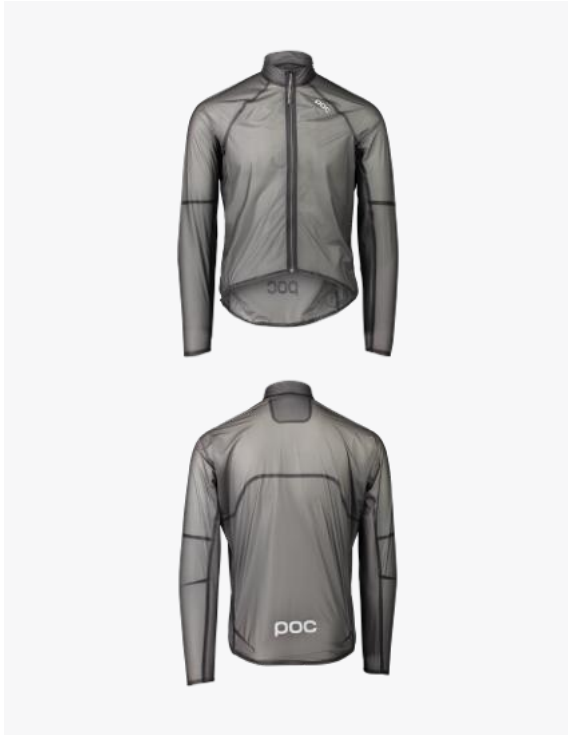

THE SUPREME RAIN JACKET

HIGHLIGHTS

- Exceptionally lightweight
- Complete rain protection
- Highly breathable
- Easily stowable

ARTICLE NO.
52313

Weight
87 g

Sizes
S, M, L, XL, XXL

PURE-LITE SPLASH JACKET

HIGHLIGHTS

- Very lightweight and easily packable jacket
- Folds down so small it comfortably fits in a jersey pocket
- Stretchy, soft weave material gives exceptional wind protection

ARTICLE NO.
58011

Weight
106 g

Sizes
S, M, L, XL, XXL