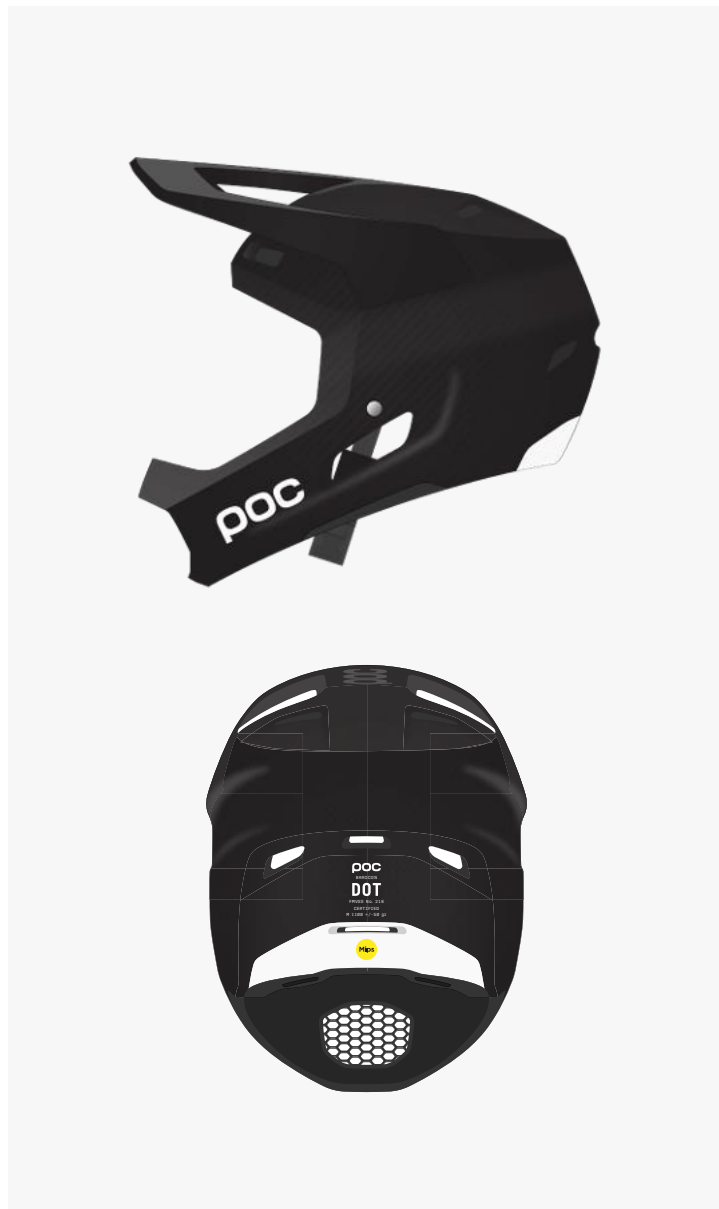

COLORS_

NEW

BAROCON CARBON

Made for the most demanding downhill and freeride settings, the Barocon works to keep you protected when the terrain demands your complete focus.

ARTICLE NO. **10884**

S	50–56 CM	TBD G
M	54–59 CM	TBD G
L	56–61 CM	TBD G

DETAILS_

Carbon fibre shell

The helmet features a lightweight and very strong carbon fibre outer shell.

In-mould EPS

Liner The EPS liner features densities optimised for absolute protection in the most demanding scenarios, yet also helps to keep weight low.

Multi-directional Breakaway Peak

The helmet peak is designed to break away from the helmet in an impact, whether from the front or the side, helping to reduce impact forces transmitted to the head in an accident.

Works with a camera

The helmet peak is shaped to make it easy to mount an action camera.

D-ring fastener

The helmet strap features a D-ring fastener for security.

Adjustable padding

The fit of the helmet can be fine-tuned using the extra padding supplied.

Mips

The helmet features Mips Evolve to enhance rotational impact protection

Ear chambers

Extra space around the ears supports better balance and comfort.

Meets motorcycle testing standards

The helmet is tested to either the NA DOT or European ECE22.06 motorcycle standards, as well as the usual downhill MTB standards, to offer greater protection.

Lightweight

Despite the extra protection, the helmet weight is low for a full-face helmet.

Ventilated

Ventilation channels ensure airflow both through and around the helmet, giving comfort.

CERT.

EN 1078, CPSC 1203, AS/NZS 2063, ASTM F1952 (DH),
ASTM F2032 (BMX), DOT / ECE

(EVOLVE)

RECCO