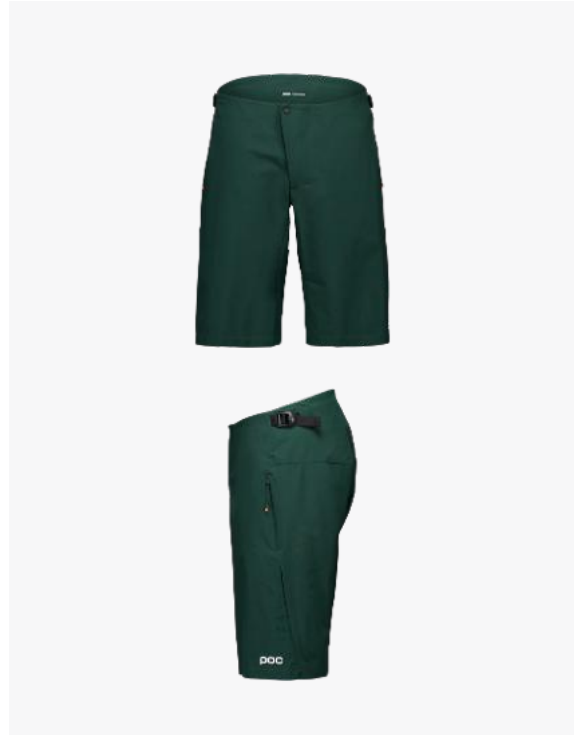

### M'S MOTION AIR L/S JERSEY

RECYCLED POLYESTER

HIGHLIGHTS

- Lightweight
- Highly breathable
- Exceptional wicking properties
- Quick to dry

ARTICLE NO.  
**52344**

Sizes  
XS, S, M, L, XL, XXL

52776\_1002  
M's Motion Dungaree  
Uranium Black