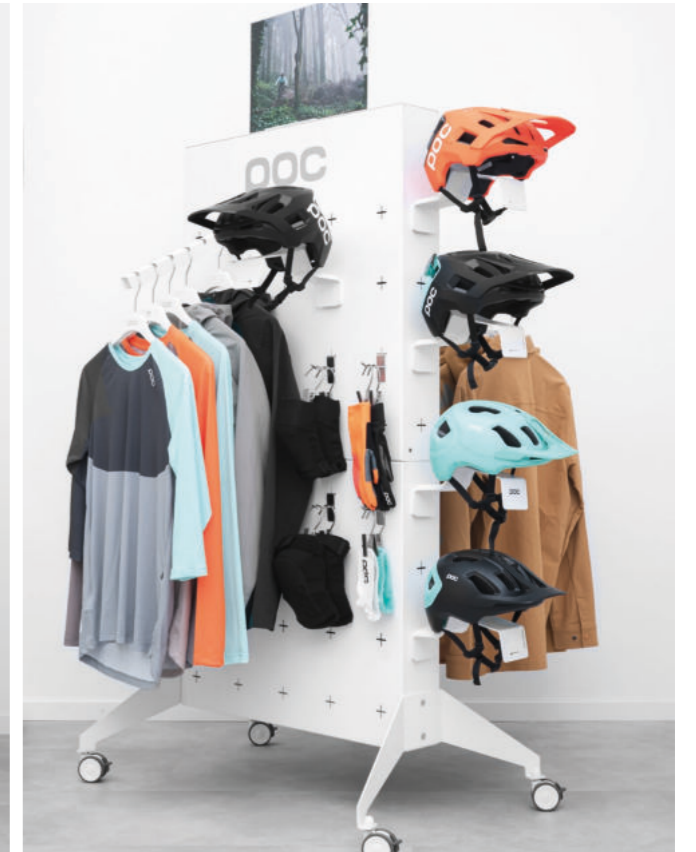

POC DISPLAY - HELMET DISPLAY TREE

POC System Helmet Display base + 8 helmet holders

PC951271001ONE1

POC SYSTEM HELMET DISPLAY BOTTOM WHEELS

PC951431001ONE1

POC SYSTEM HELMET DISPLAY ACCESSORY KIT

- 20 helmet holders with POC display metal clips only

PC951441001ONE1

POC DISPLAY - CLOTHING RACK

POC System Clothing display Base Upper + 8 helmet holders

PC951311001ONE1

POC DISPLAY - COMBO DISPLAY

POC System Freestanding Display Base + 8 helmet holders

+ 8 helmet holders

PC951401001ONE1

POC SYSTEM FREESTANDING DISPLAY GLASS DOOR

PC951419099ONE1

POC SYSTEM FREESTANDING DISPLAY BOTTOM WHEELS

PC951281001ONE1

POC SYSTEM FREESTANDING ACCESSORY KIT

- 8 Helmet hangers
- 1 Goggle insert - holds 9 goggles
- 2 Waterfall racks

PC951421001ONE1

HELMET HOLDER - POC DISPLAY / SLATWALL

PC951521001ONE1

HELMET HOLDER - SLATWALL

PC951291001ONE1

WATERFALL RACK SLATWALL

PC951531001ONE1

POC SYSTEM CLOTHING DISPLAY BASE LOWER

PC951451001ONE1

POC SYSTEM CLOTHING DISPLAY BOTTOM WHEELS

PC951471001ONE1

POC SYSTEM CLOTHING HANGER FRONT WATERFALL RACK

PC951371001ONE1

POC SYSTEM CLOTHING DISPLAY ACCESSORY KIT

- 8 Helmet hangers
- 1 Shelf
- 2 Waterfall racks
- 1 Side hanger bar
- 1 Accessories hanger with 5 hooks

PC951461001ONE1

INSTORE HANGER

Top/Jersey Hanger

PC950831001ONE1

INSTORE HANGER

Pant Hanger

PC951141001ONE1