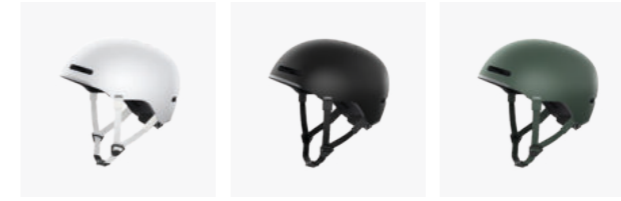

10702_1036 Hydrogen White Matt
10702_1037 Uranium Black Matt
10702_1461 Epidote Green Matt

MIPS CRANE MIPS