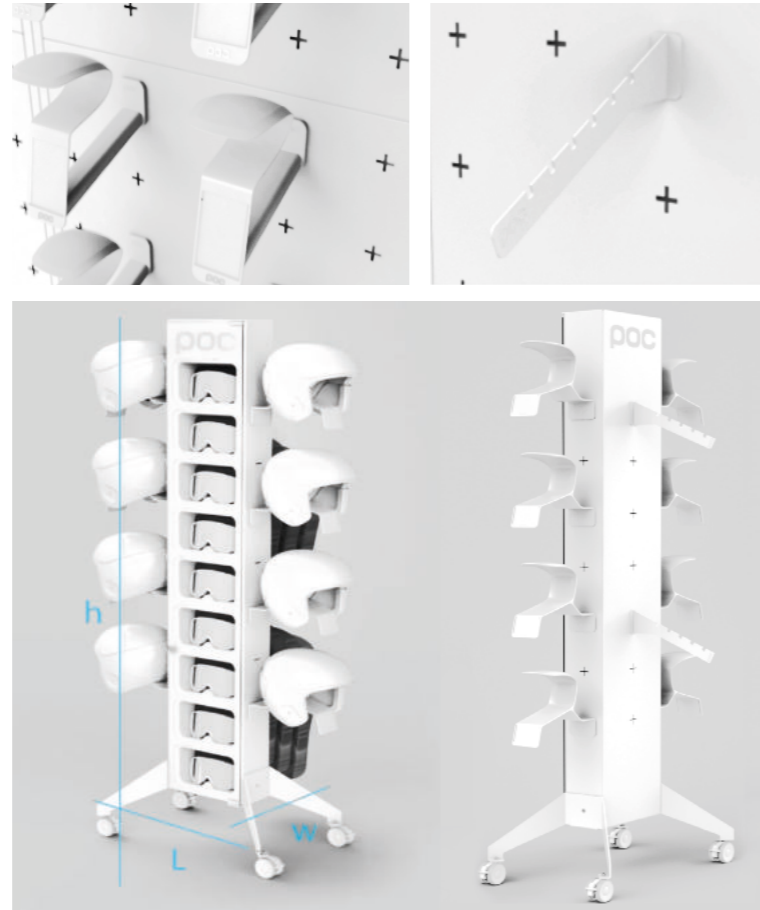

POC SYSTEM FREESTANDING DISPLAY GLASS DOOR

PC951419099ONE1

POC SYSTEM FREESTANDING DISPLAY BOTTOM WHEELS

PC951281001ONE1

POC SYSTEM FREESTANDING ACCESSORY KIT

- 8 Helmet hangers
- 1 Goggle insert - holds 9 goggles
- 2 Waterfall racks

PC951421001ONE1

HELMET HOLDER - POC DISPLAY / SLATWALL

PC951521001ONE1

HELMET HOLDER - SLATWALL

PC951291001ONE1

WATERFALL RACK SLATWALL

PC951531001ONE1