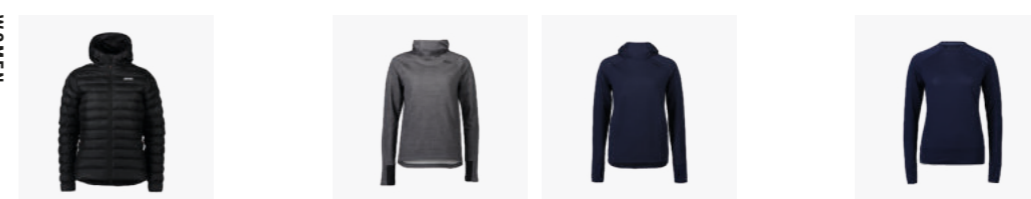

51065_1002 W's Coalesce Jacket Uranium Black
62111_1053 W's Merino Hood Sylvanite Grey Melange
62111_1582 W's Merino Hood Turmaline Navy
61630_1582 W's Light Merino Jersey Turmaline Navy