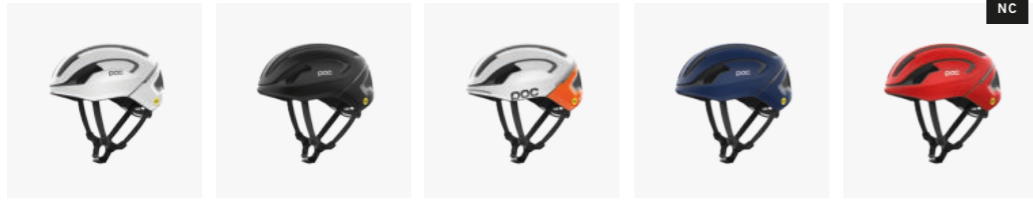

MIPS OMNE AIR MIPS

10770_1001 Hydrogen White
10770_1037 Uranium Black Matt
10770_1217 Fluorescent Orange AVIP
10770_1589 Lead Blue Matt
10770_1126 Prismane Red Matt

MIPS OMNE BEACON MIPS