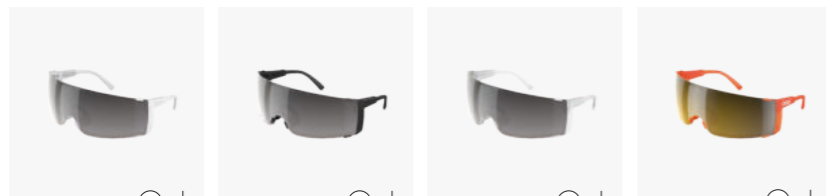

PRO1001_9545
Hydrogen White/
Clarity Road/Sunny Silver
CAT 3, VLT 15%

PRO1001_9569
Uranium Black/
Clarity Road/Sunny Silver
CAT 3, VLT 15%

PRO1001_9582
Grey Translucent/
Clarity Road/Sunny Silver
CAT 3, VLT 15%

PRO1001_9544
Fluorescent Orange Translucent/
Clarity Road/Sunny Gold
CAT 3, VLT 24%

AIM