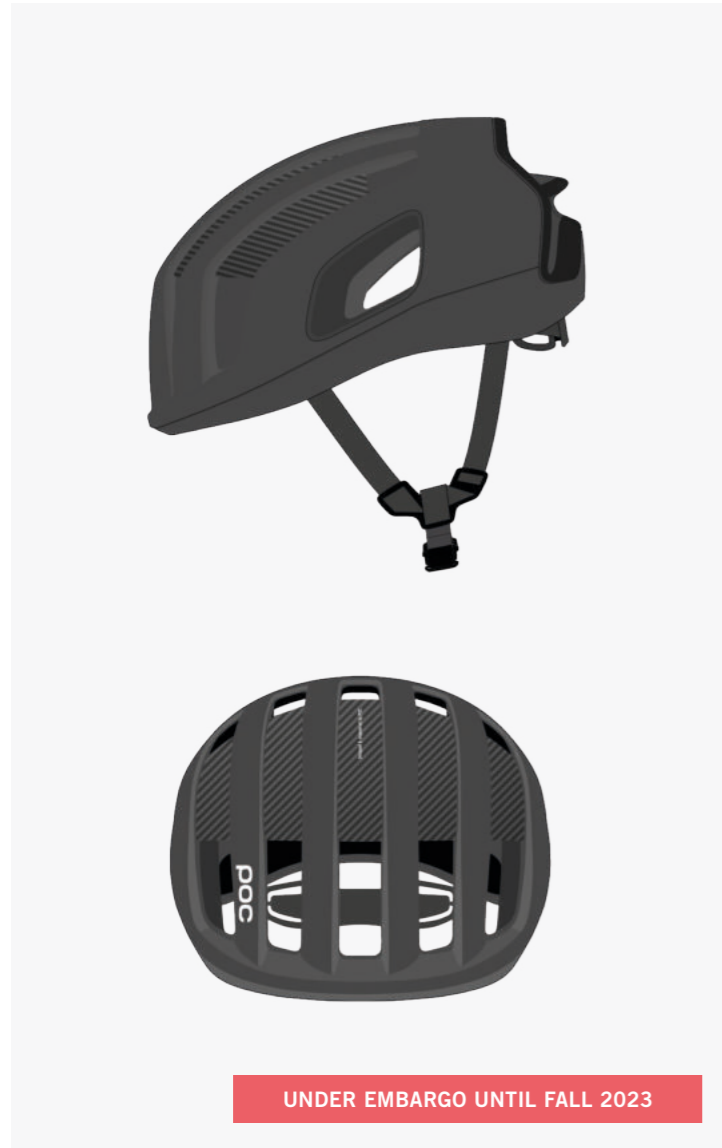

COLORS_

UNDER EMBARGO UNTIL FALL 2023

NEW

CYTAL CARBON

The Cytal Carbon is the result of the constant search for new ways to maximise performance and safety. The road cycling helmet introduces new methods and technologies to deliver speed and safety.

DETAILS_

Carbon wing

The helmet features an integrated lightweight carbon wing which improves aero performance and impact force distribution.

Open air entry ports

The more open air entry ports at the front of the helmet allow for improved ventilation and airflow around the head.

Lightweight

The helmet is lightweight, tipping the scales at 250g in a size M.

Adjustment system

The size adjustment system spans from temple to temple around the back of the head, keeping the front more open for better ventilation while also ensuring a secure fit.

Lightweight PC Shell

The exterior PC shell is molded to the helmet liner for enhanced structural stability.

Optimised EPS liner

The EPS liner is optimised for performance, giving extra protection in the zones it is needed most.

CERT. **EN 1078
CPSC 1203
AS/NZS 2063**

S	50–56 CM	250 G	L	56–61 CM	TBD G
M	54–59 CM	290 G	*weights are subject to change		

ARTICLE NO. **10816**