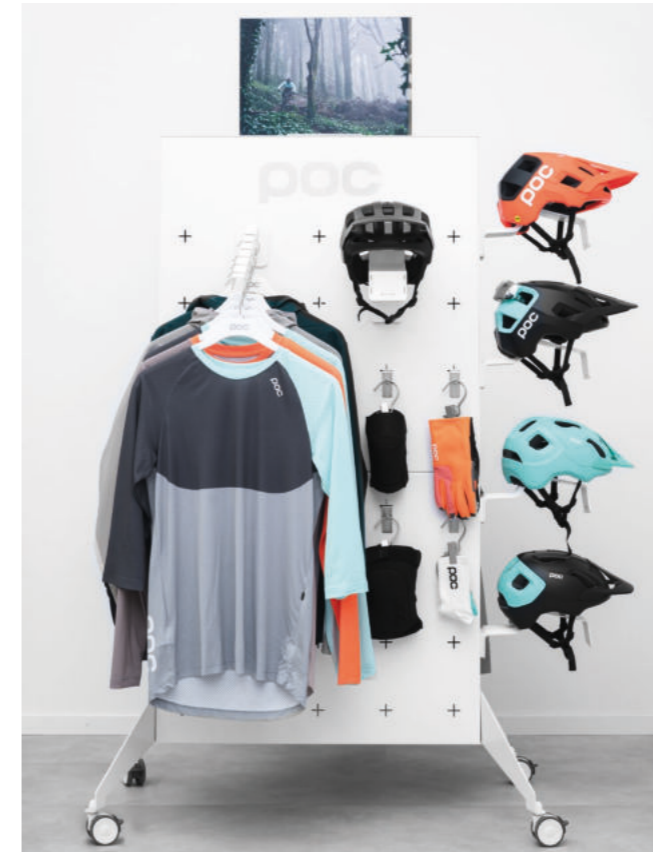

POC SYSTEM CLOTHING DISPLAY BASE LOWER

PC951451001ONE1

POC SYSTEM CLOTHING DISPLAY BOTTOM WHEELS

PC951471001ONE1

POC SYSTEM CLOTHING HANGER FRONT WATERFALL RACK

PC951371001ONE1

POC SYSTEM CLOTHING DISPLAY ACCESSORY KIT

- 8 Helmet hangers
- 1 Shelf
- 2 Waterfall racks
- 1 Side hanger bar
- 1 Accessories hanger with 5 hooks

PC951461001ONE1