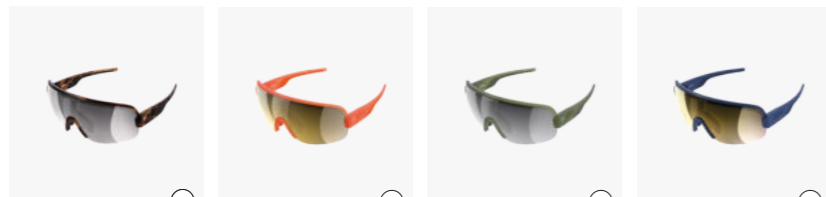

AIM1001_9547
Tortoise Brown/
Clarity Road/Sunny Silver
Cat 3, VLT 10%

AIM1001_9544
Fluorescent Orange Translucent/
Clarity Road/Sunny Gold
CAT 3, VLT 26%

AIM1001_1455
Epidote Green Translucent/
Clarity Road/Sunny Silver
CAT 3, VLT 10%

AIM1001_1506
Lead Blue/Clarity Road/
Partly Sunny Gold
CAT 2, VLT 26%

DEVOUR