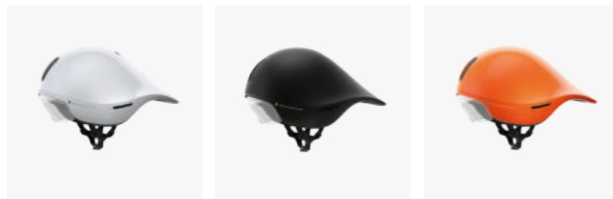

10612_1001 Hydrogen White
10612_1037 Uranium Black Matt
10612_9050 Fluorescent Orange

PROCCN