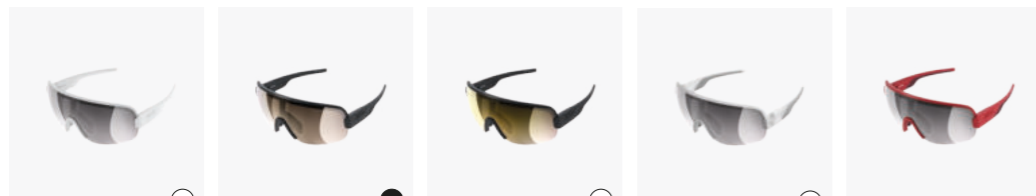

AIM1001_9545
Hydrogen White/
Clarity Road/Sunny Silver
Cat 3, VLT 10%

AIM1001_9549
Uranium Black/Clarity Trail/
Partly Sunny Light Silver
CAT 2, VLT 34%

AIM1001_9550
Uranium Black/
Clarity Road/Partly Sunny Gold
CAT 2, VLT 26%

AIM1001_9548
Transparent Crystal/
Clarity Road/Sunny Silver
Cat 3, VLT 10%

AIM1001_9528
Prismare Red/
Clarity Road/Sunny Silver
Cat 3, VLT 10%