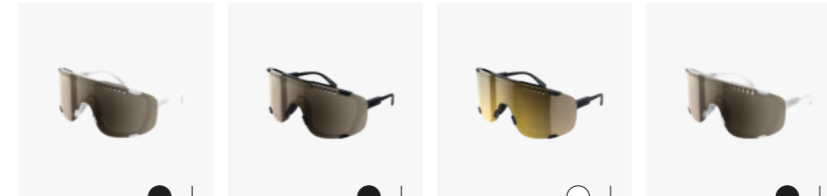

MA1001_9535
Hydrogen White/
Clarity Trail/Partly Sunny Silver
CAT 2, VLT 15%

MA1001_9534
Uranium Black/
Clarity Trail/Partly Sunny Silver
CAT 2, VLT 15%

MA1001_9550
Uranium Black/
Clarity Road/Partly Sunny Gold
CAT 2, VLT 26%

MA1001_9567
Transparent Crystal/
Clarity Trail/Partly Sunny Silver
CAT 2, VLT 15%

DEVOUR
ULTRA

DEVOUR
GLACIAL