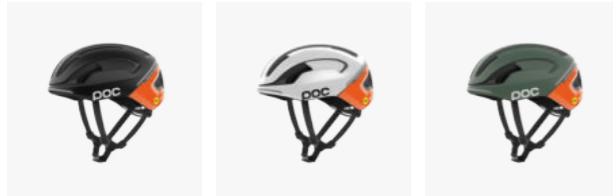

10775_8375 Fluorescent Orange AVIP/
Uranium Black Matt
10775_8631 Fluorescent Orange AVIP/
Hydrogen White
10775_8632 Fluorescent Orange AVIP/
Epidote Green Matt

TEMPOR