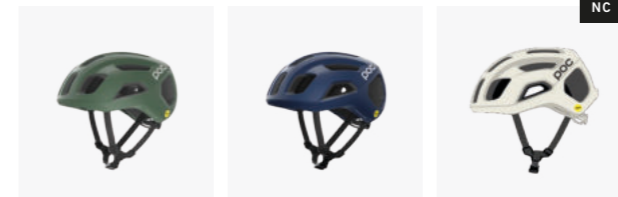

10756_1461
Epidote Green Matt

10756_1589
Lead Blue Matt

10756_1055
Okenite Off-White Matt

Mips
DITAL MIPs