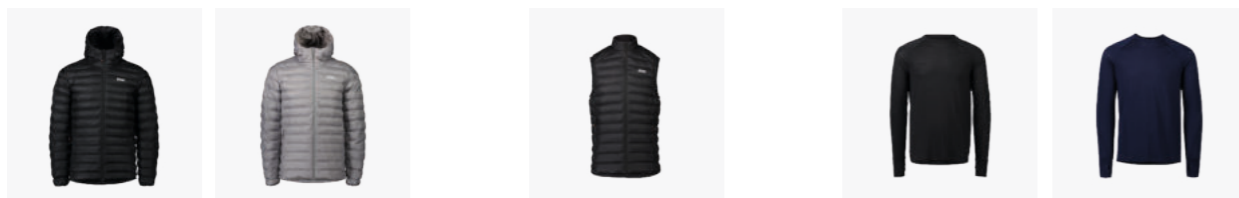

52325_1002
M's Motion Rain Pants
Uranium Black

WOMEN

52856_1002
W's Motion Rain Jacket
Uranium Black

52856_1584
W's Motion Rain Jacket
Calcite Blue

LIFESTYLE OFFER

MEN

51064_1002 M's Coalesce Jacket Uranium Black
51064_1040 M's Coalesce Jacket Alloy Grey
51066_1002 M's Coalesce Vest Uranium Black
61610_1002 M's Light Merino Jersey Uranium Black
61610_1582 M's Light Merino Jersey Turmaline Navy