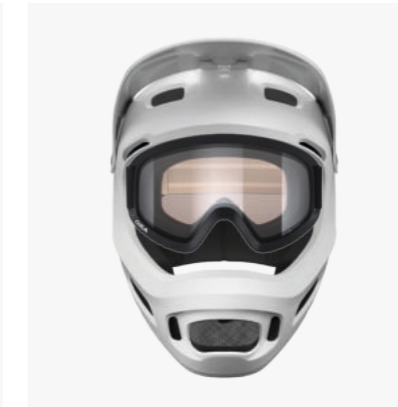

RECOMMENDED COMBINATIONS

HELMET_
OTOCON [PLATFORM]

EYEWEAR_
ORA [PLATFORM]

A natural choice for enduro.

HELMET_
CORON AIR

EYEWEAR_
ORA [PLATFORM]

Optimised for downhill.

HELMET_
OTOCON