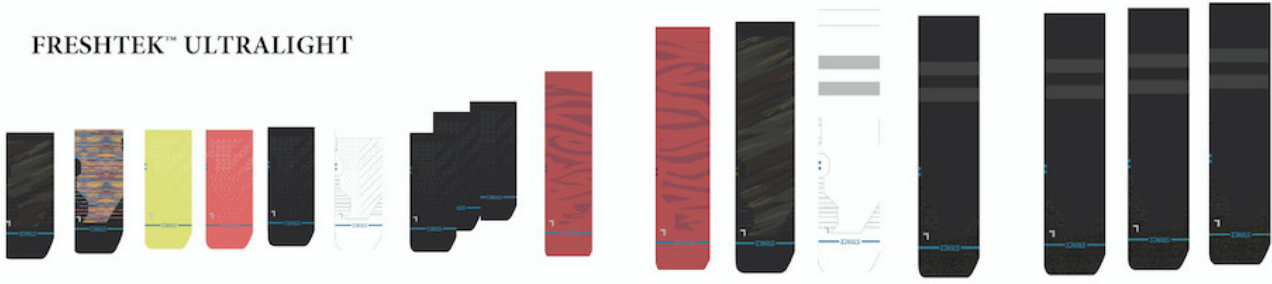

MID WOOL CREW
A458A24MID - BLR - U
RWS MERINO WOOL BLEND

M L

NEW*

MID WOOL CREW
A458A24MID - OLV - U
RWS MERINO WOOL BLEND

M L

NEW*

2024 ~ PERFORMANCE ALL GENDER

FRESHTEK™ ULTRALIGHT