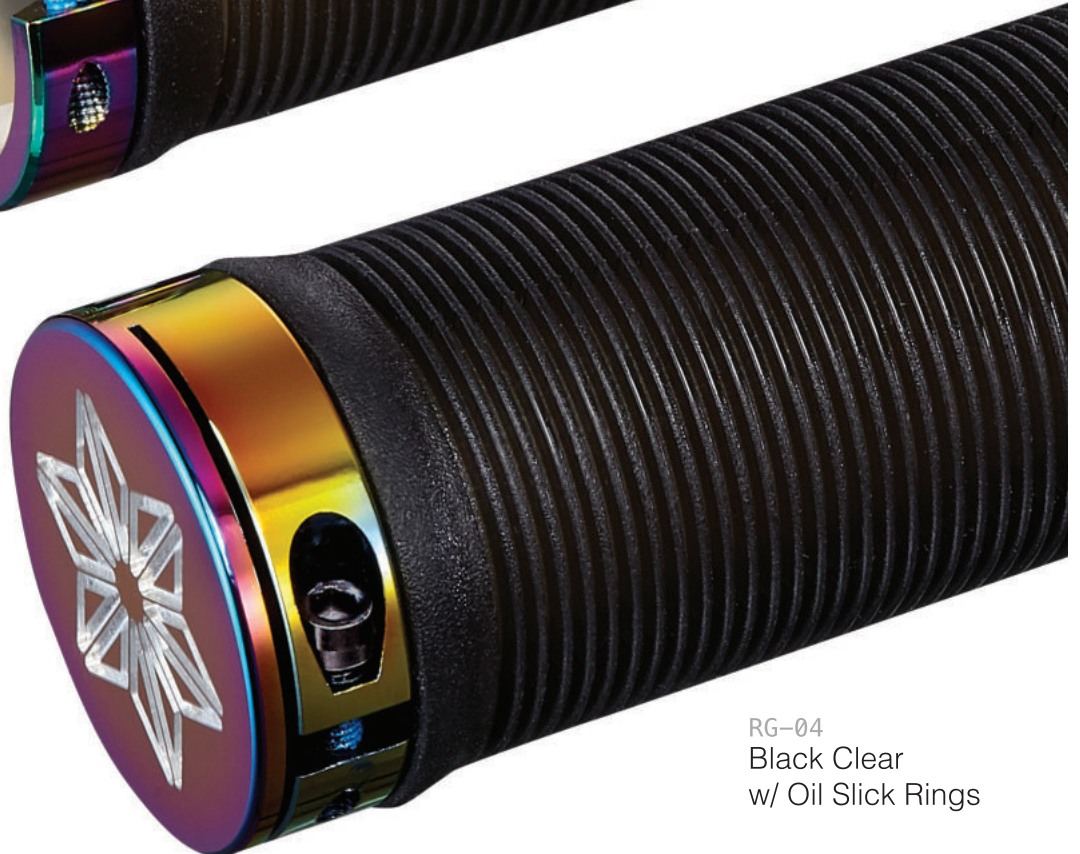

DK-04
Neon Pink

DK-08
Black (Single Ring)

DK-07
Black w/ Oil Slick Rings

DK-05
Neon Purple

DK-02
Neon Blue

MOTO-X

MX inspired grips for max precision and control. Performance like no other.

MX-01
Camo Splash

RG-03
Neon Blue Clear

RAD

All the tech for a world-class DH grip with intensely comfortable design. Totally Rad!

RG-04
Black Clear
w/ Oil Slick Rings

E GRIP

EG-01
Black

Textured finger-gripping pods keep control of high-torque acceleration with ergonomically designed wings that reduce upper body fatigue.