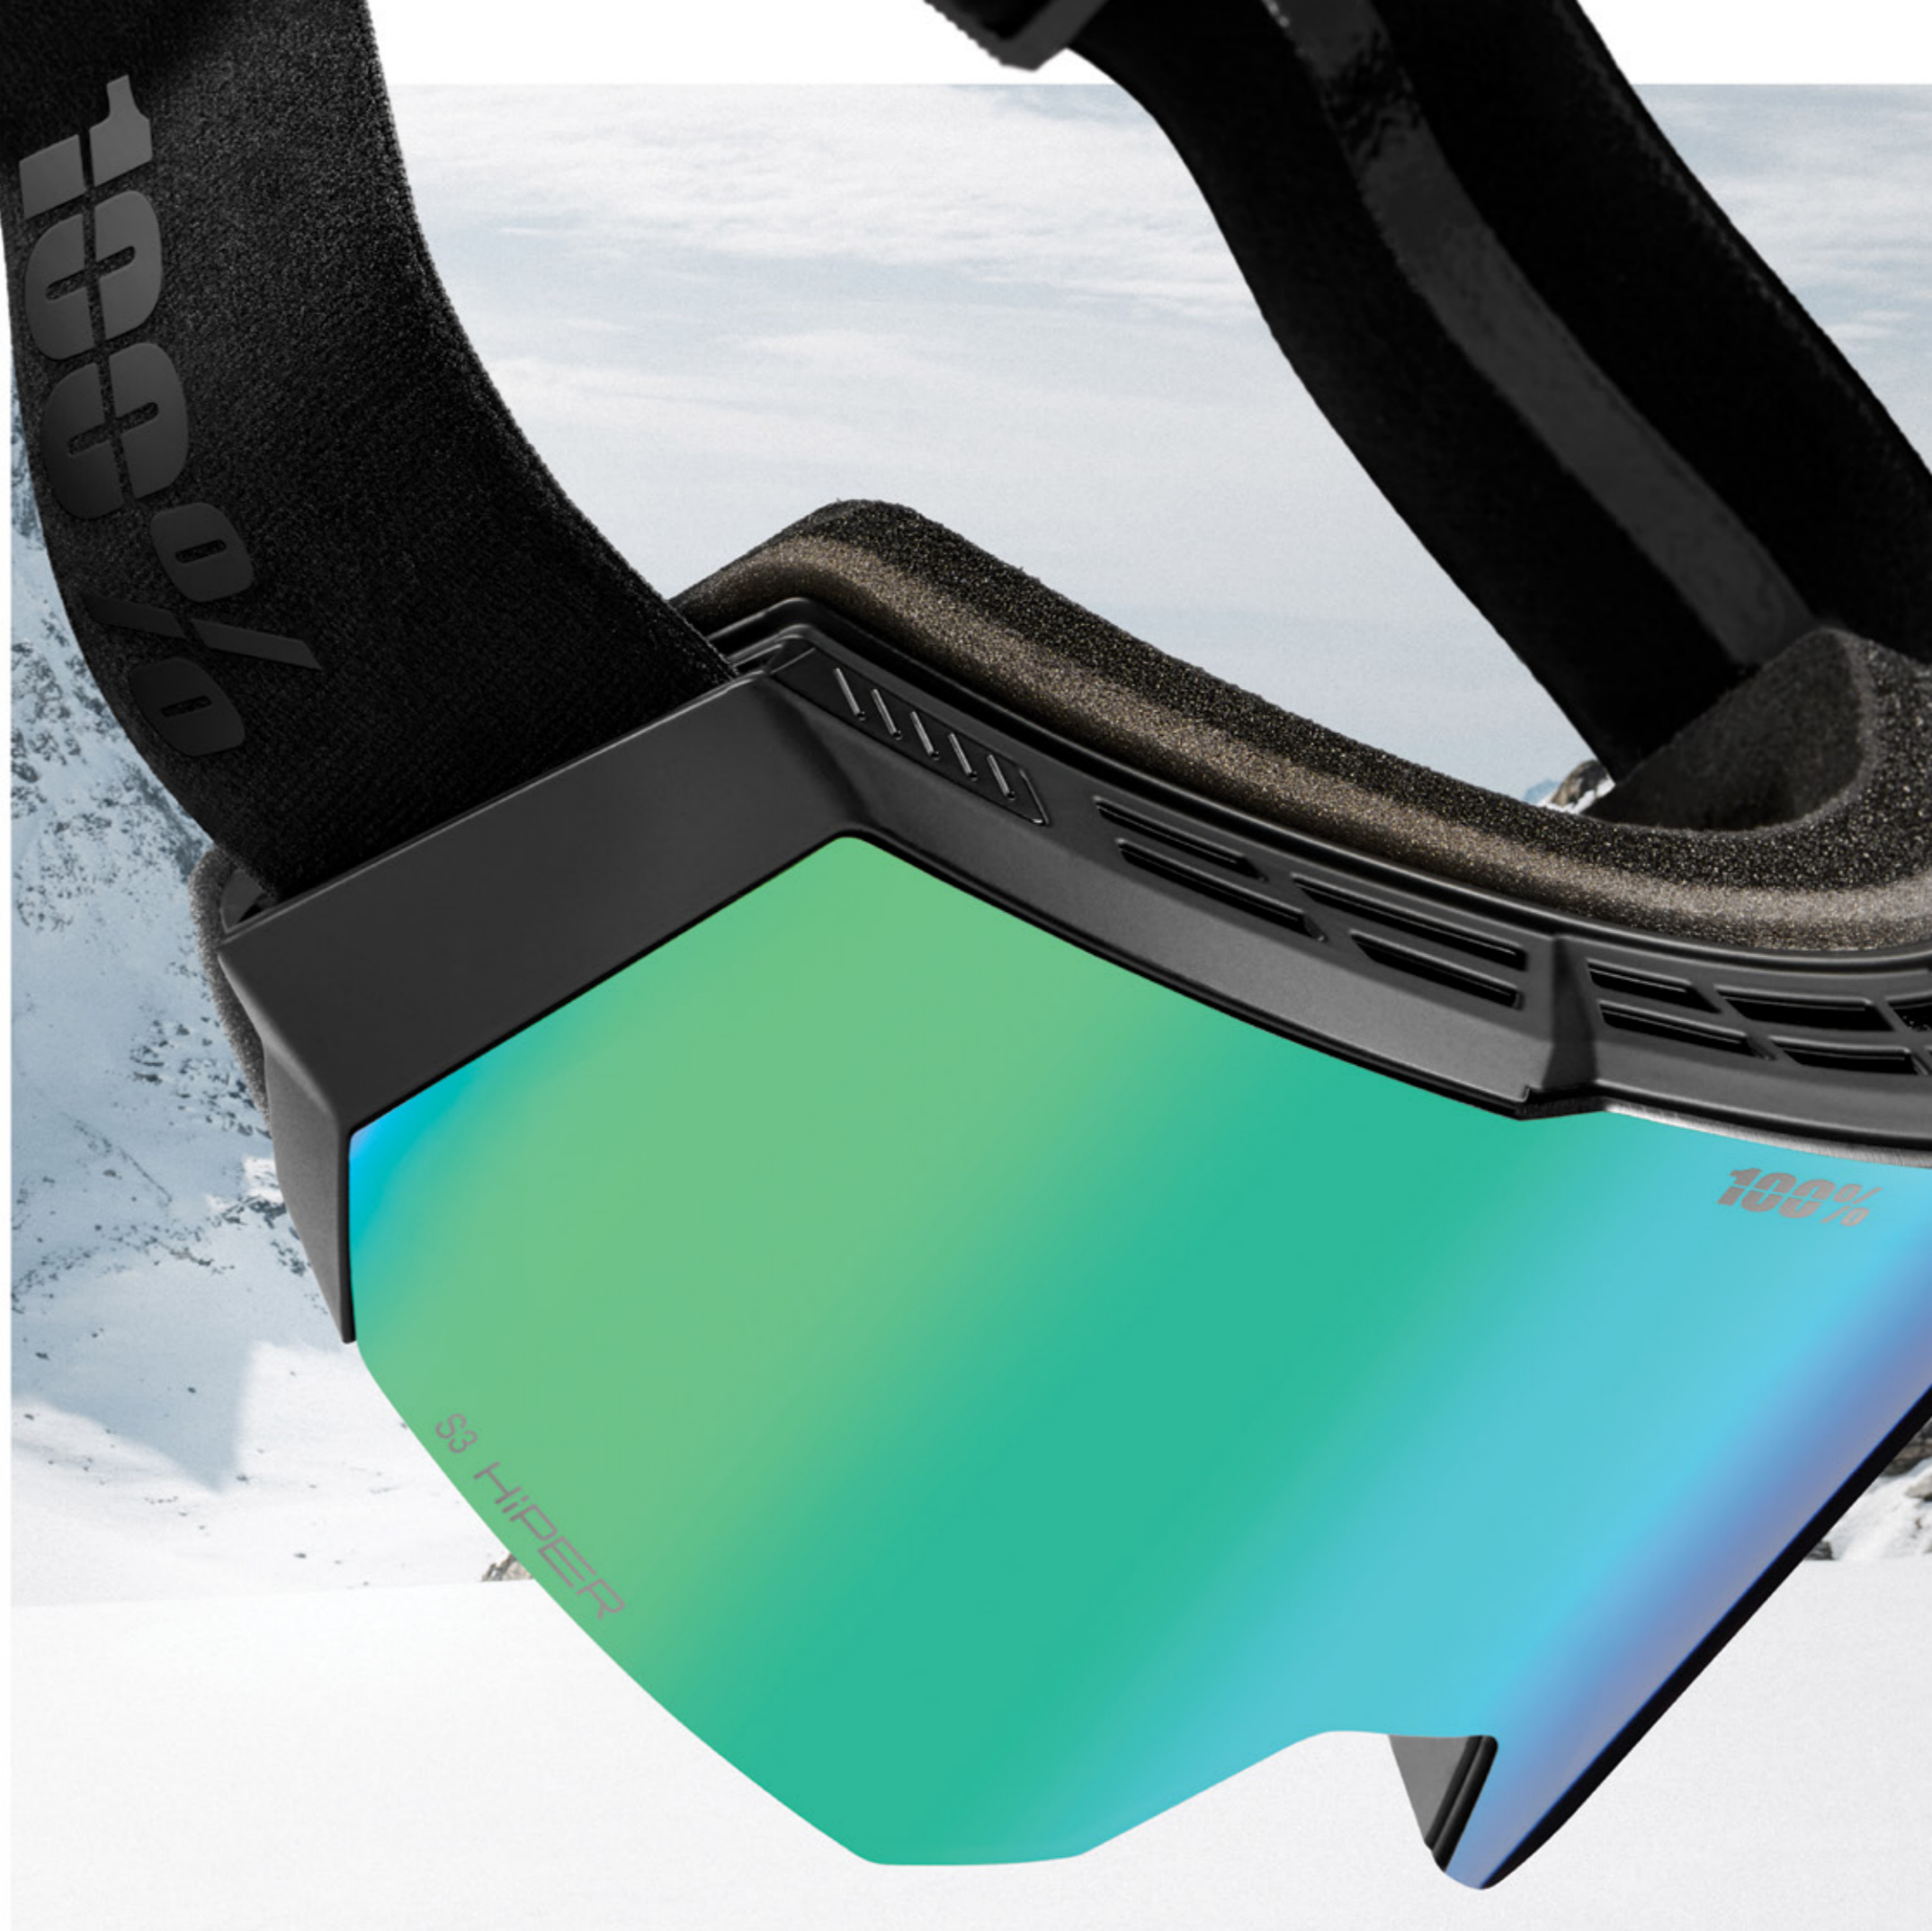

Features:

- Premium Injection-molded 2mm impact-rated, shatter-resistant lens
- UltraHD® Optical Clarity Lens Technology - maximum protection with uncompromised optics
- HiPER® Contrasting Lens Technology filters out non-essential color wavelengths and enhances the ones needed for optimal detail
- High Altitude Lens Technology alleviates lens distortion by releasing pressure at higher altitudes
- Scratch and Impact Resistant Lens with hydro and oleophobic coatings keep your lens smudge, scratch, and moisture free
- Dual Pane Anti-Fog Lens keeps your vision clear by regulating the temperature of the space between two lenses
- Flexible goggle frame with multi-layer face foam with moisture wicking micro-fleece, for maximum comfort, next to skin
- OTG compatible — The goggle frame fits comfortably over Rx glasses, without compromising the fit, form, or function of the snow goggle
- Adjustable 45mm goggle strap with slip resistant grippers strategically placed allows the goggle to remain secure in variable terrain and volatile environments
- Spare lens included — compatible with the Snowcraft XL Goggle by 100%
- Microfiber goggle bag with segmented pocket for extra lens carrying, lens cleaning, and protection