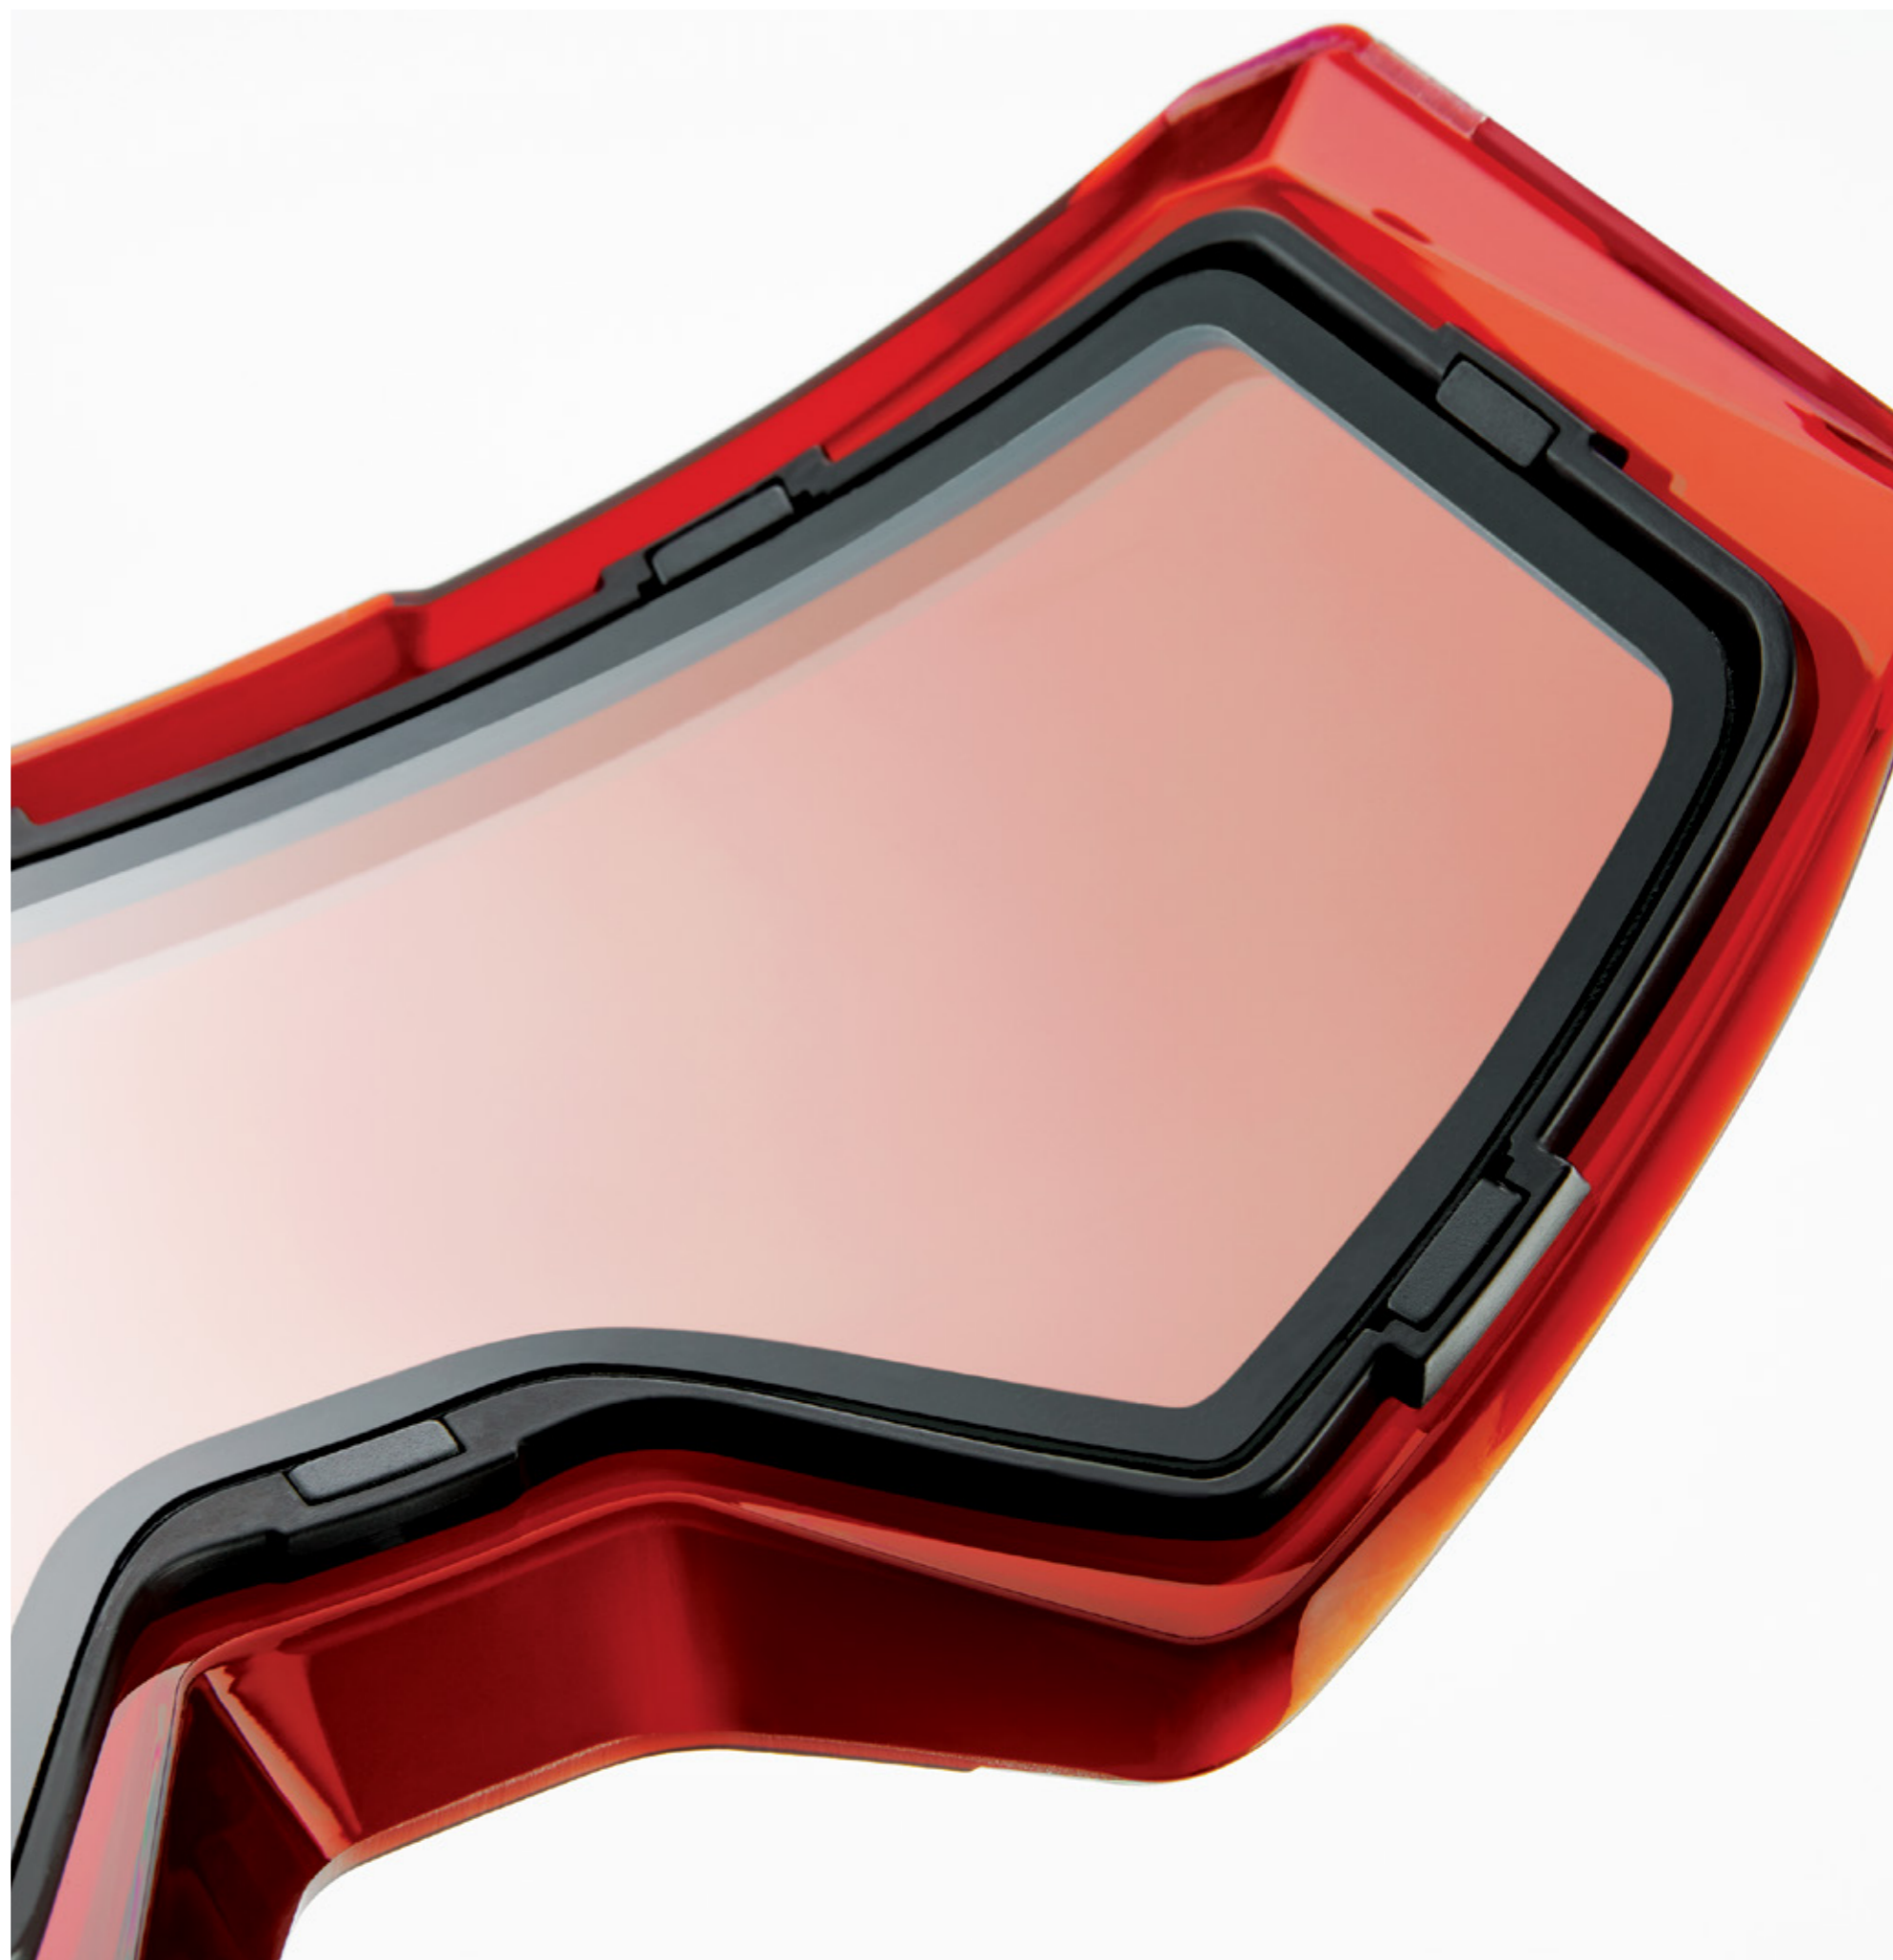

Accessory Lenses

The 100% collection of snow goggles offers several lens options for optimizing your experience on the mountain in a variety of light and weather conditions.

Features:

- *Premium Injection-molded 2mm impact-rated, shatter-resistant lens*
- *UltraHD® Optical Clarity Lens Technology - maximum protection with uncompromised optics*
- *HiPER® Contrasting Lens Technology filters out certain color wavelengths to create more contrast*
- *High Altitude Lens Technology alleviates lens distortion by releasing pressure at higher altitudes*
- *Scratch and Impact Resistant Lens with hydro and oleophobic coatings keep your lens smudge, scratch, and moisture free*
- *Dual Pane Anti-Fog Lens keeps your vision clear by regulating the temperature of the space between two lenses*