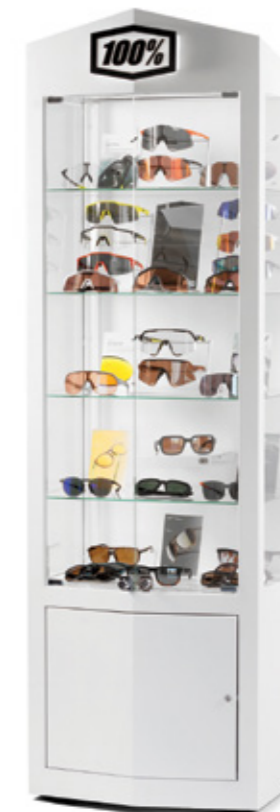

# Displays

Goggle Holder  
Freestanding/ Slatwall

18" W  
90001-00001  
90002-00001  
90003-00001

Optical  
Counter Cube

34" H x 18" W x 16" D  
72064-001-01

Optical Cube  
With Pedestal

60.5" H x 18" W x 16" D  
72064-000-01