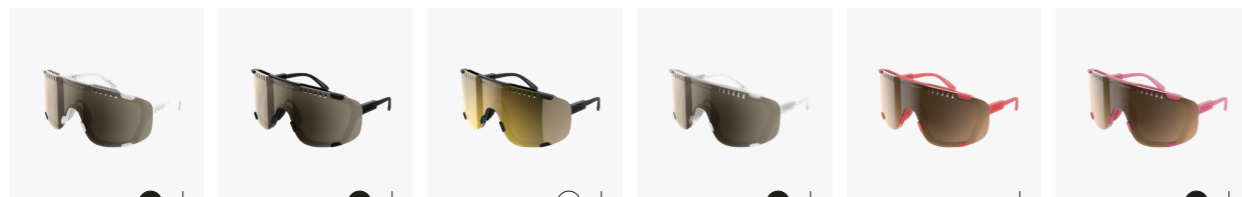

DEVOUR

MA1001_1001 Hydrogen White CAT 2 Clarity Trail Silver
MA1001_1002 Uranium Black CAT 2 Clarity Trail Silver
MA1001_1002 Uranium Black CAT 2 Clarity Road Gold
MA1001_1048 Transparent Crystal CAT 2 Clarity Trail Silver
MA1001_1732 Ammolite Coral Translucent CAT 2 Clarity Trail Silver
MA1001_1729 Actinium Pink Translucent CAT 2 Clarity Trail Silver