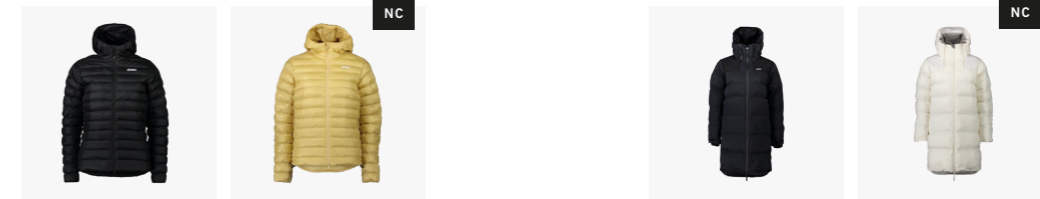

51065_1002 W's Coalesce Jacket Uranium Black
51065_1333 W's Coalesce Jacket Halite Yellow
51083_1002 W's Loft Parka Uranium Black
51083_1059 W's Loft Parka Selentine Off-White