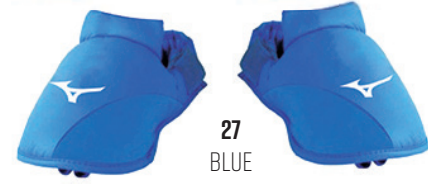

23EHA10062	RED SET	RRP 45 €
-------------------	---------	-----------------

SIZE	XS	S	M	L	XL	
------	----	---	---	---	----	--

62
RED

27
BLUE

62
RED

27
BLUE

62
RED

27
BLUE