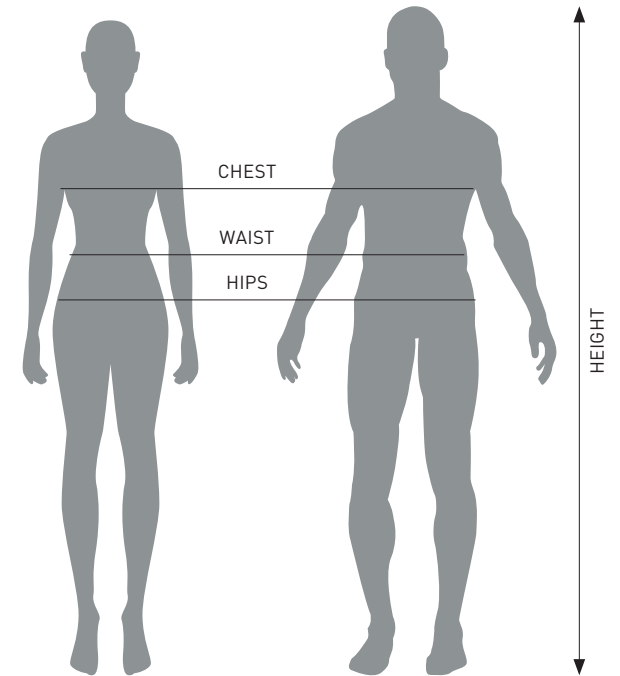

MARTIAL ARTS

COLLECTION 2024

SIZE CHART

MIZUNO MEN	CHEST	WAIST	HIPS	HEIGHT
XXS	75-82	63-68	78-83	159-163
XS	83-88	69-74	84-89	164-168
S	89-94	75-80	90-94	169-173
M	95-100	81-86	95-100	174-178
L	101-106	87-92	101-106	179-183
XL	107-112	93-98	107-112	184-188
XXL	113-118	99-104	113-118	189-193
XXXL	119-124	105-110	119-124	194-198
MIZUNO WOMEN	CHEST	WAIST	HIPS	HEIGHT
XXS	71-76	52-57	77-82	151-156
XS	77-82	58-63	83-88	157-162
S	83-88	64-69	89-94	162-167
M	89-94	70-75	95-100	167-172
L	95-100	76-81	101-106	172-177
XL	101-106	82-87	107-112	177-182
XXL	107-112	88-93	113-118	182-187
MIZUNO JUNIOR	CHEST	WAIST	HIPS	HEIGHT
S	58-61	55-56	62-64	110-116
M	62-64	57-58	65-69	116-128
L	65-71	59-64	70-77	128-140
XL	72-79	65-68	78-83	140-152
XXL	80-86	69-72	84-89	152-164

The measurements shown in the table are expressed in centimeters and indicate a range of average measurements between the minimum and maximum measurements for the corresponding size.

SIZE CHART

JUDOGIS

KG CM	35	40	45	50	55	60	65	70	75	80	85	90	95	100	105	110	115	120	125
139	0	0	0																
142	0	0	0																
145		1	1	1															
148		1	1	1	1														
151		1	1	1	1.5	1.5													
154			1	1	1.5	1.5	1.5												
157				1.5	1.5	1.5	2	2											
160				1.5	1.5	1.5	2	2	2.5										
163				2	2	2	2	2	2.5	2.5									
166				2	2	2	2	2	2.5	3	3								
169					2	2	2.5	2.5	3	3	3.5	3.5							
172					2.5	2.5	2.5	2.5	3	3.5	3.5	3.5	4						
175						3	3	3	3	3.5	3.5	3.5	4	4					
178						3.5	3,5	3.5	3.5	4	4	4	4.5	4.5	4.5				
181							3.5	3.5	3.5	4	4	4	4.5	4.5	4.5	5	5	5.5	5.5
183							4	4	4	4	4.5	4.5	4.5	4.5	4.5	5	5	5.5	6
185								4	4	4.5	4.5	4.5	4.5	5	5	5	5.5	5.5	6
187									4	4.5	4.5	4.5	4.5	5	5	5.5	5.5	6	6
189										4.5	4.5	4.5	4.5	5	5	5.5	5.5	6	6
191										4.5	4.5	5	5	5	5.5	5.5	6	6	6.5
+															5.5	6	6.5	7	7