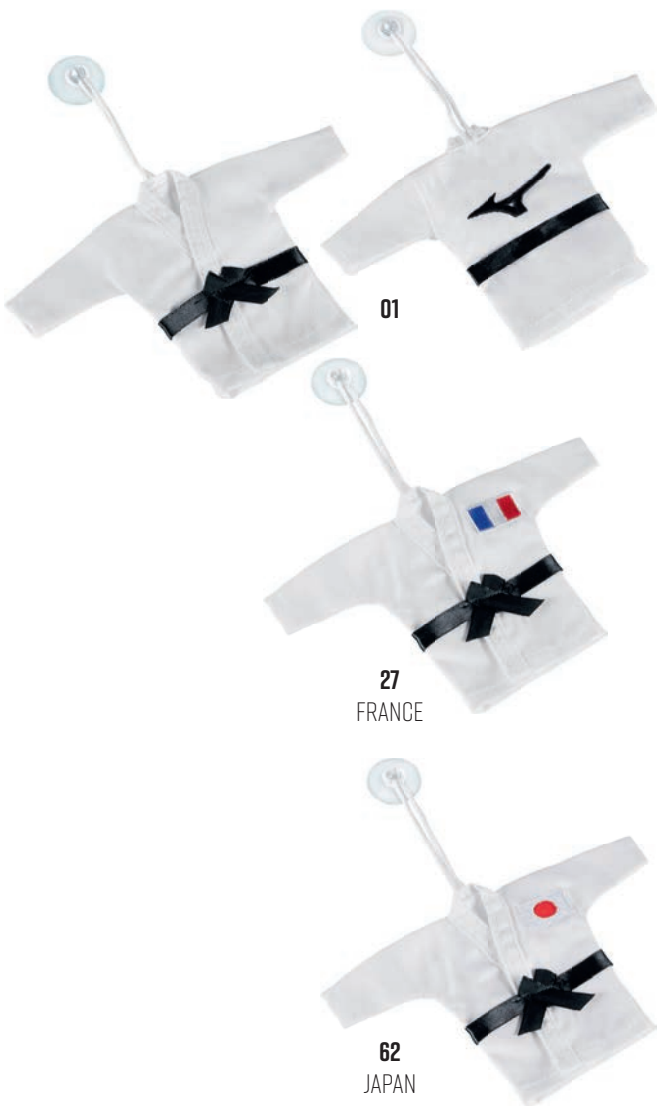

SHIN PAD

23EHA255	WHITE	RRP 17 €
-----------------	--------------	-----------------

SIZE	XS	S	M	L	XL		
------	----	---	---	---	----	--	--

ACCESSORIES

CORDE UCHI KOMI

C3JSB515J	ELASTIC	RRP 25 €
23JRA86001	JUDO GI PART	RRP 45 €
SIZE	UNIQUE	

KARATE MESH BAG

23EMB001	RRP 10 €
SIZE	UNIQUE

MINI JUDO GI

22GY6A55	RRP 5 €
SIZE	UNIQUE

01

27
FRANCE

62
JAPAN

ACCESSORIES

MINI KARATEGI

22GY2A55 RRP 5 €

SIZE	UNIQUE				

DOLL JUDO

23GY2A55 RRP 9 €

SIZE	UNIQUE				

DOLL KARATE

23GY2K55 RRP 9 €